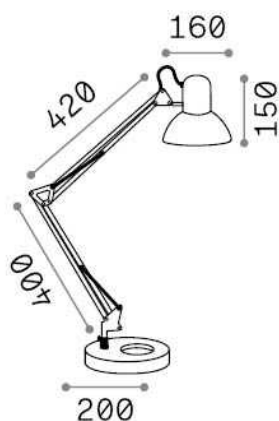

General info

Indoor - Table lamps

Ean	8021696061191
Item	WALLY TL1 NERO RAME
Installation	Table lamps
Guarantee	5 years
Gross weight	3.45 kg
Volume	0.011088 m ³

Technical info

Net weight	2.45 kg
Insulation class	II
Protection index	IP20
Compliance	CE
Operating temperature	0° ~ +40 °C
Full load efficiency	X
Dimmer	NO
Power output	220-240 V AC Integrated switch button
Power supply	Not required
Adjustability	YES

Source info

Integrated source	Light bulb (not included)
Replaceable source	No
Power	E27 max 1 x 42 W
Emission	Direct
Max consumption	-